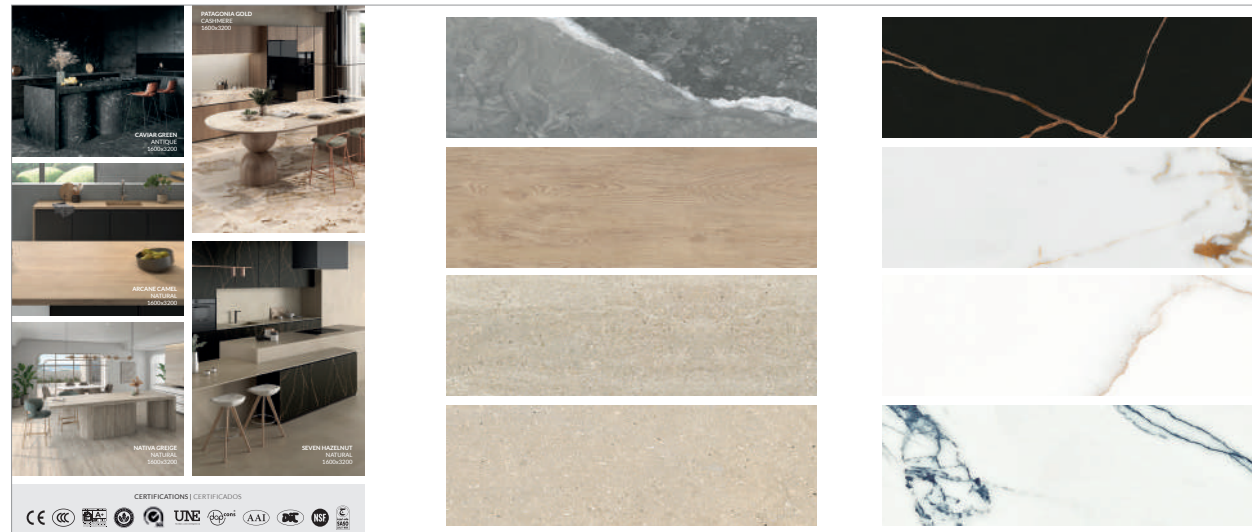

FOLDER COUNTERTOP

El interior de la caja contiene (taco 6,5x20):

FOLDER 12A (8 tacos):

- Manhattan Grey Silk
- Negro Marquina Polished
- Negro Marquina Silk
- Pulpis Natural Silk
- Atlantis Polished
- Atlantis Gold Silk
- Pure Super White Hond
- Pure Black Hond

FOLDER 12B (8 tacos):

- Atlantis Silk
- Atlantis Gold Polished
- Estuario Polished
- Calacatta Gold Hond
- Lilac Hond
- Rosa Persia Hond
- Syrac Hond
- Estuario Hond

FOLDER 12D (8 tacos):

- Calacatta Paonazzo Hond
- Calacatta Paonazzo Polished
- Canada Silk
- Invisible Grey Polished
- Invisible Grey Hond
- Amsterdam Grey Natural
- Mirage Grey Bush Hammered
- Brazil Super White Hond

FOLDER 12E (6 tacos):

- Bateig Blue Natural
- Bateig Verona Natural
- Melbourne Hond
- Sahara Noir Hond
- Gris Levante Natural
- Basalt Grey Silk

FOLDER 12F (8 tacos):

- Arcane Camel Natural
- Tundra Cream Natural
- Tundra Greige Natural
- Nativa White Natural
- Nativa Beige Natural
- Nativa Greige Natural
- Caviar Green Antique
- Patagonia Cashmere

FOLDER 12G (8 tacos):

- Bianco Perlino Hond
- Marfil Supreme Hond
- Salma Amber Natural
- Salma Bone Natural
- Hôm Warm Natural
- Hôm Cream Natural
- Taj Mahal Polished
- Taj Mahal Hond

News

FOLDER 20A (4 tacos):

- Pure Super White Hond
- Pure Grey Hond
- Pure Black Hand
- Vulcano Silk

FOLDER 20C (4 tacos):

- Calacatta Paonazzo Hond
- Calacatta Paonazzo Polished
- Estuario Hond

FOLDER 20D (4 tacos):

- Calacatta Gold Hond
- Syrac Hond
- Lilac Hond

Otras opciones a elegir por el comercial:

Formato de taco 15x30.

Cada folder contiene dos posibles piezas.

FL128 Folder Arklam 12&20 mm

Disponibile para piezas de 6,5x20 // Available for pieces 6,5x20