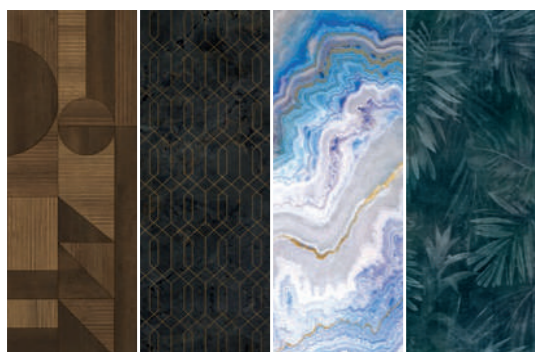

278 MAYFAIR OAK NATURAL 1200x3000
70 JURASSIC GOLD POLISHED 1200x3000
112 ONIX TURQUOISE POLISHED 1200x2600
282 PHOENIX BLUE SILK 1200x3000

BASIC LINE

288 PURE BLACK SILK 1200x3000
290 PURE WHITE SILK 1200x3000