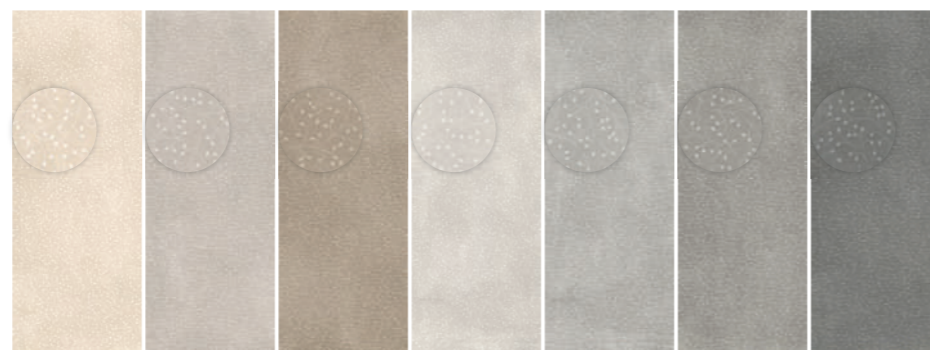

226 GARLAND BEIGE NATURAL 1200x2800
230 GARLAND SAND NATURAL 1200x2800
234 GARLAND HAZELNUT NATURAL 1200x2800
242 GARLAND PEARL NATURAL 1200x2800
246 GARLAND SILVER NATURAL 1200x2800
250 GARLAND GREY NATURAL 1200x2800
254 GARLAND DARK GREY NATURAL 1200x2800