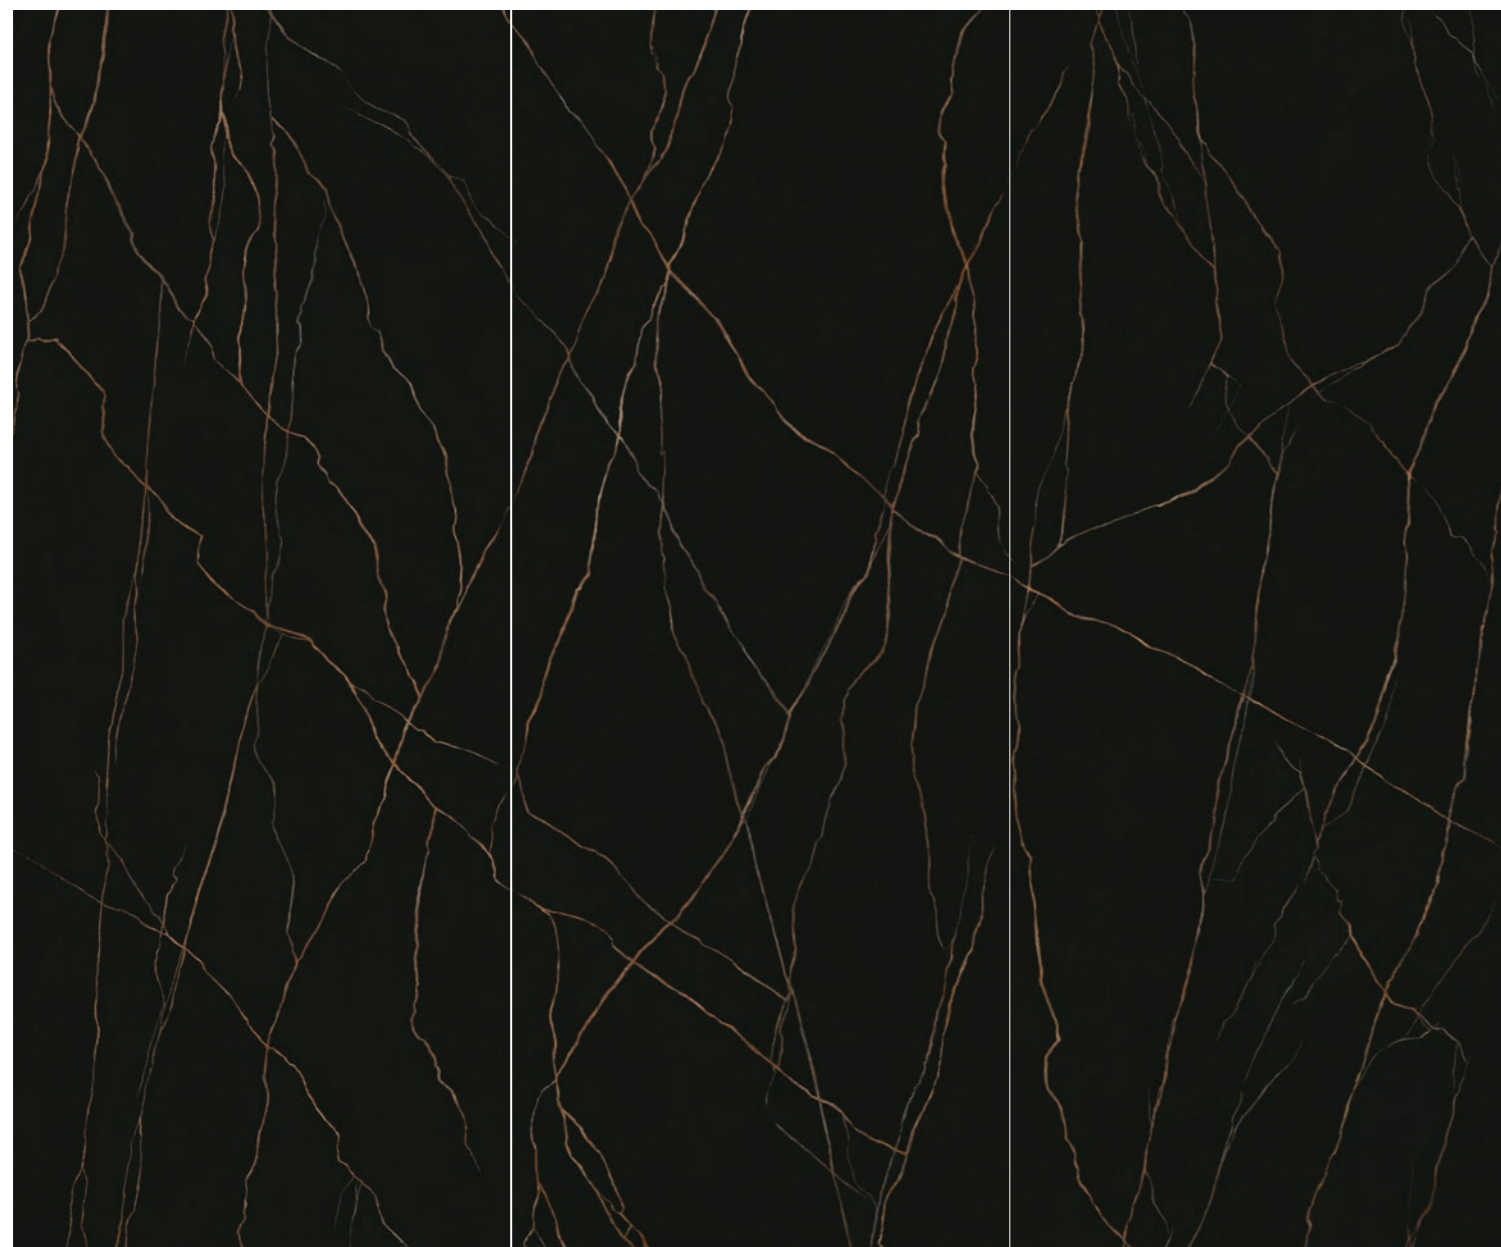

SAINT LAURENT

ENDLESS

- The different designs of the pieces allow creating an infinite effect by successively placing the pieces in their original position.

Los diferentes diseños de las piezas permiten crear un efecto infinito colocando sucesivamente las piezas en su posición original.

Suggested placement
Sugerencia de colocación

*3 different pieces/designs come mixed in boxes
*3 piezas diferentes se sirven aleatoriamente en los cajones