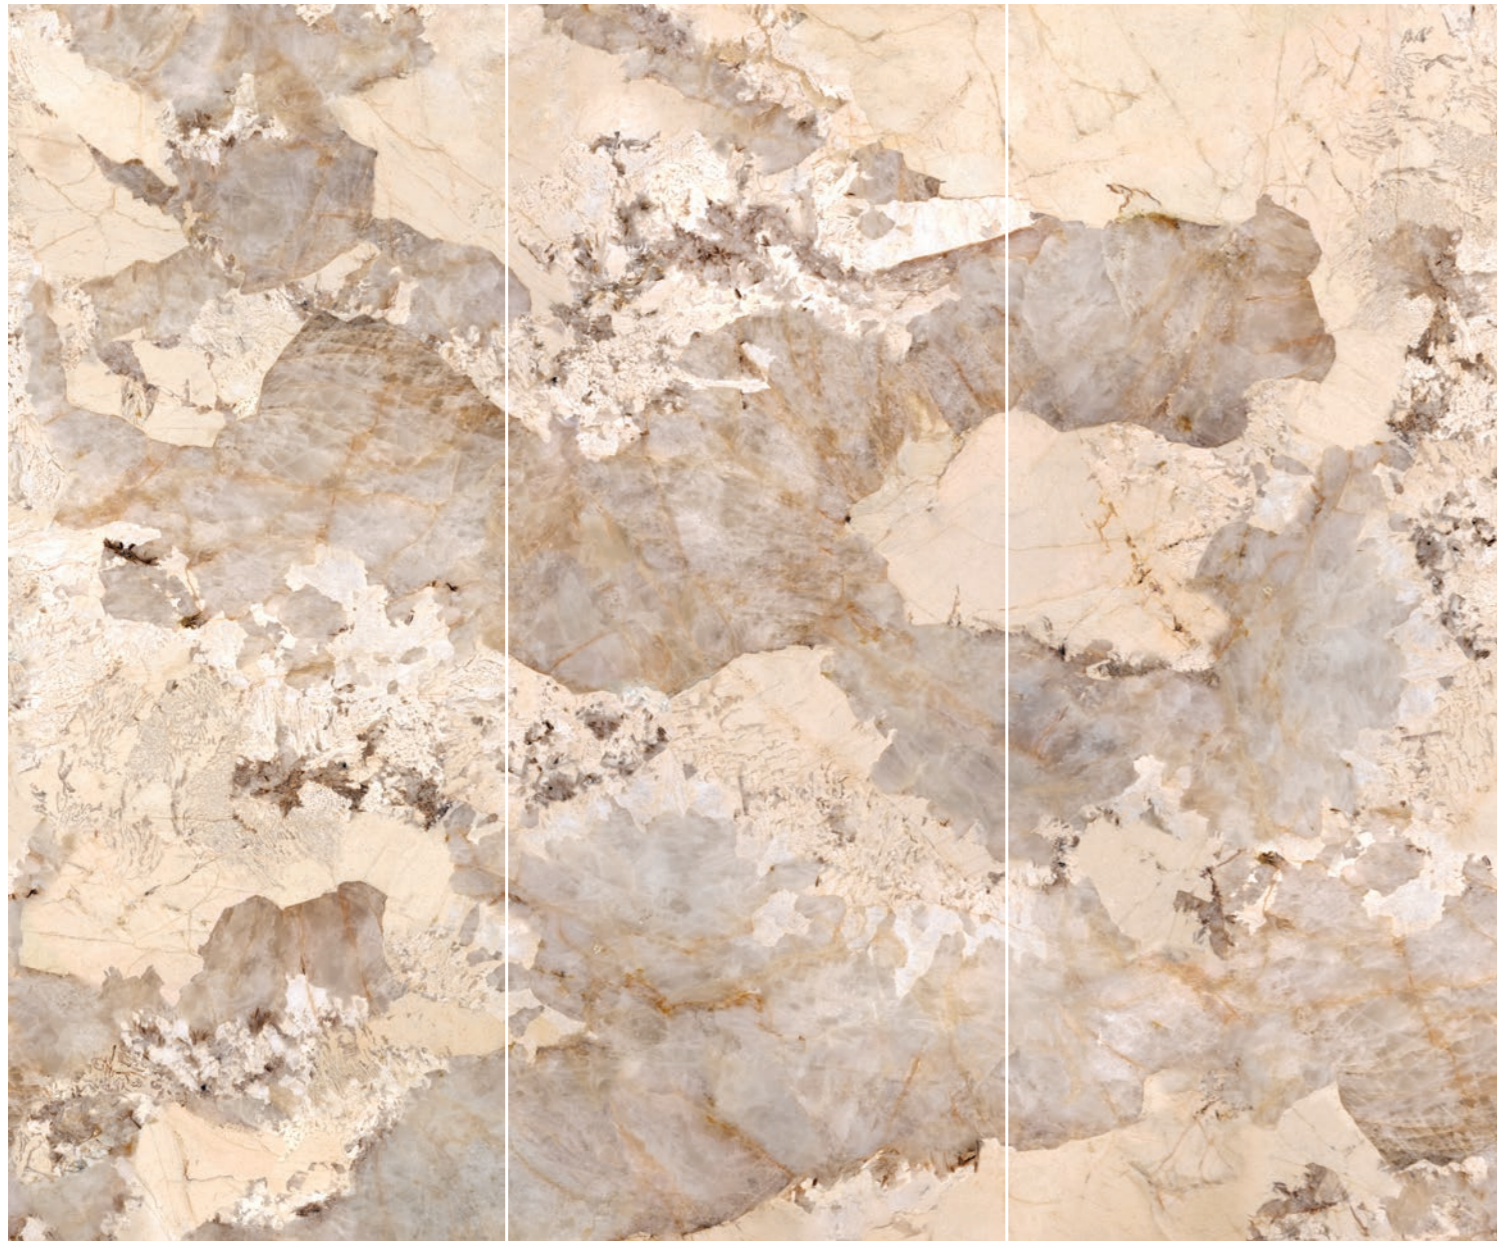

PATAGONIA GOLD

ENDLESS

► The different designs of the pieces allow creating an infinite effect by successively placing the pieces in their original position.

Los diferentes diseños de las piezas permiten crear un efecto infinito colocando sucesivamente las piezas en su posición original.

Suggested placement
Sugerencia de colocación

*3 different pieces/designs come mixed in boxes
*3 piezas diferentes se sirven aleatoriamente en los cajones