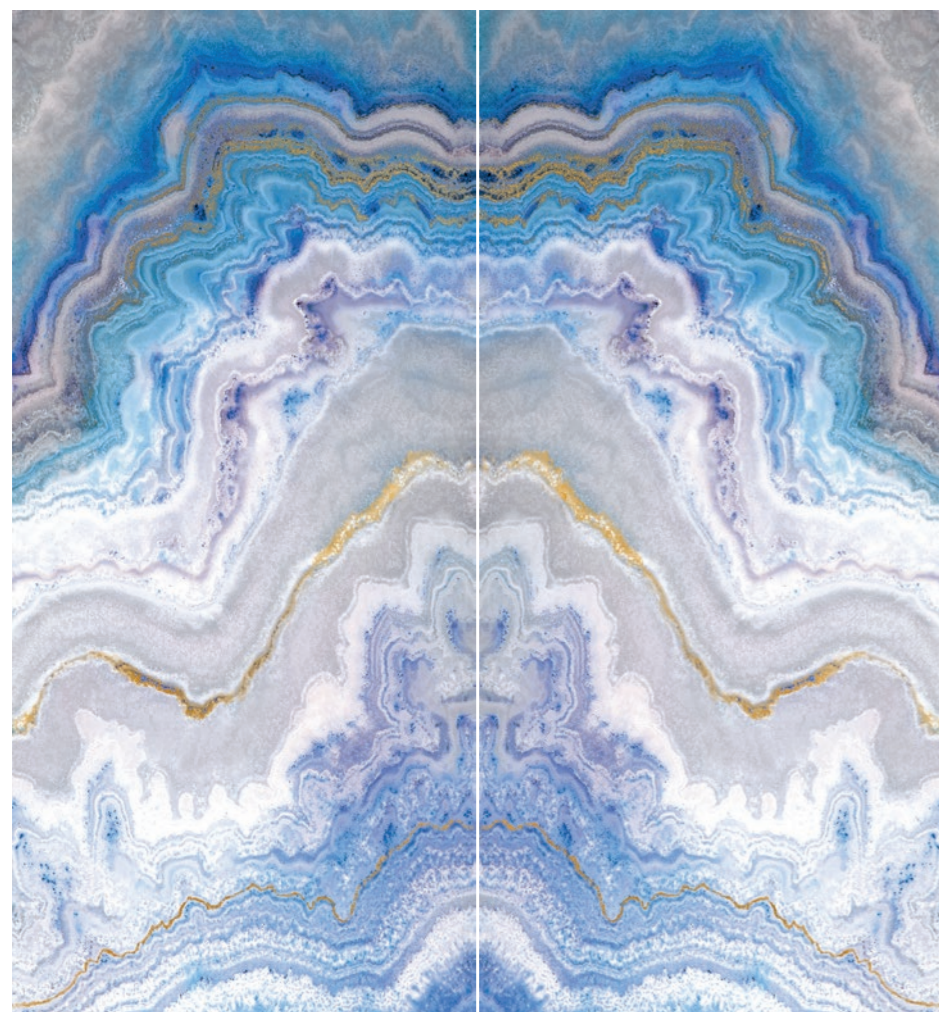

ONIX TURQUOISE

OPENBOOK

► The pieces reflect each other as if they were an open book.
Las piezas se reflejan entre sí como si fueran un libro abierto.

Suggested placement
Sugerencia de colocación

Onix Turquoise Polished Decor L 1200x2600 Rect.   Onix Turquoise Polished Decor R 1200x2600 Rect.