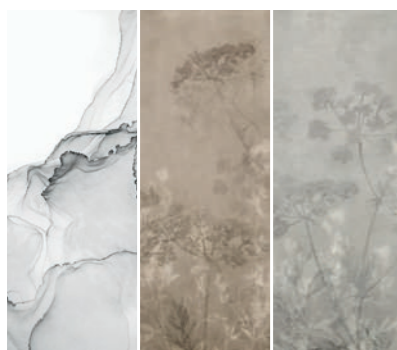

WOODS/ MADERAS

STYLE

276 AQUA POLISHED 1200x3000
236 BOTANICAL WARM NATURAL 1200x2800
256 BOTANICAL COLD NATURAL 1200x2800