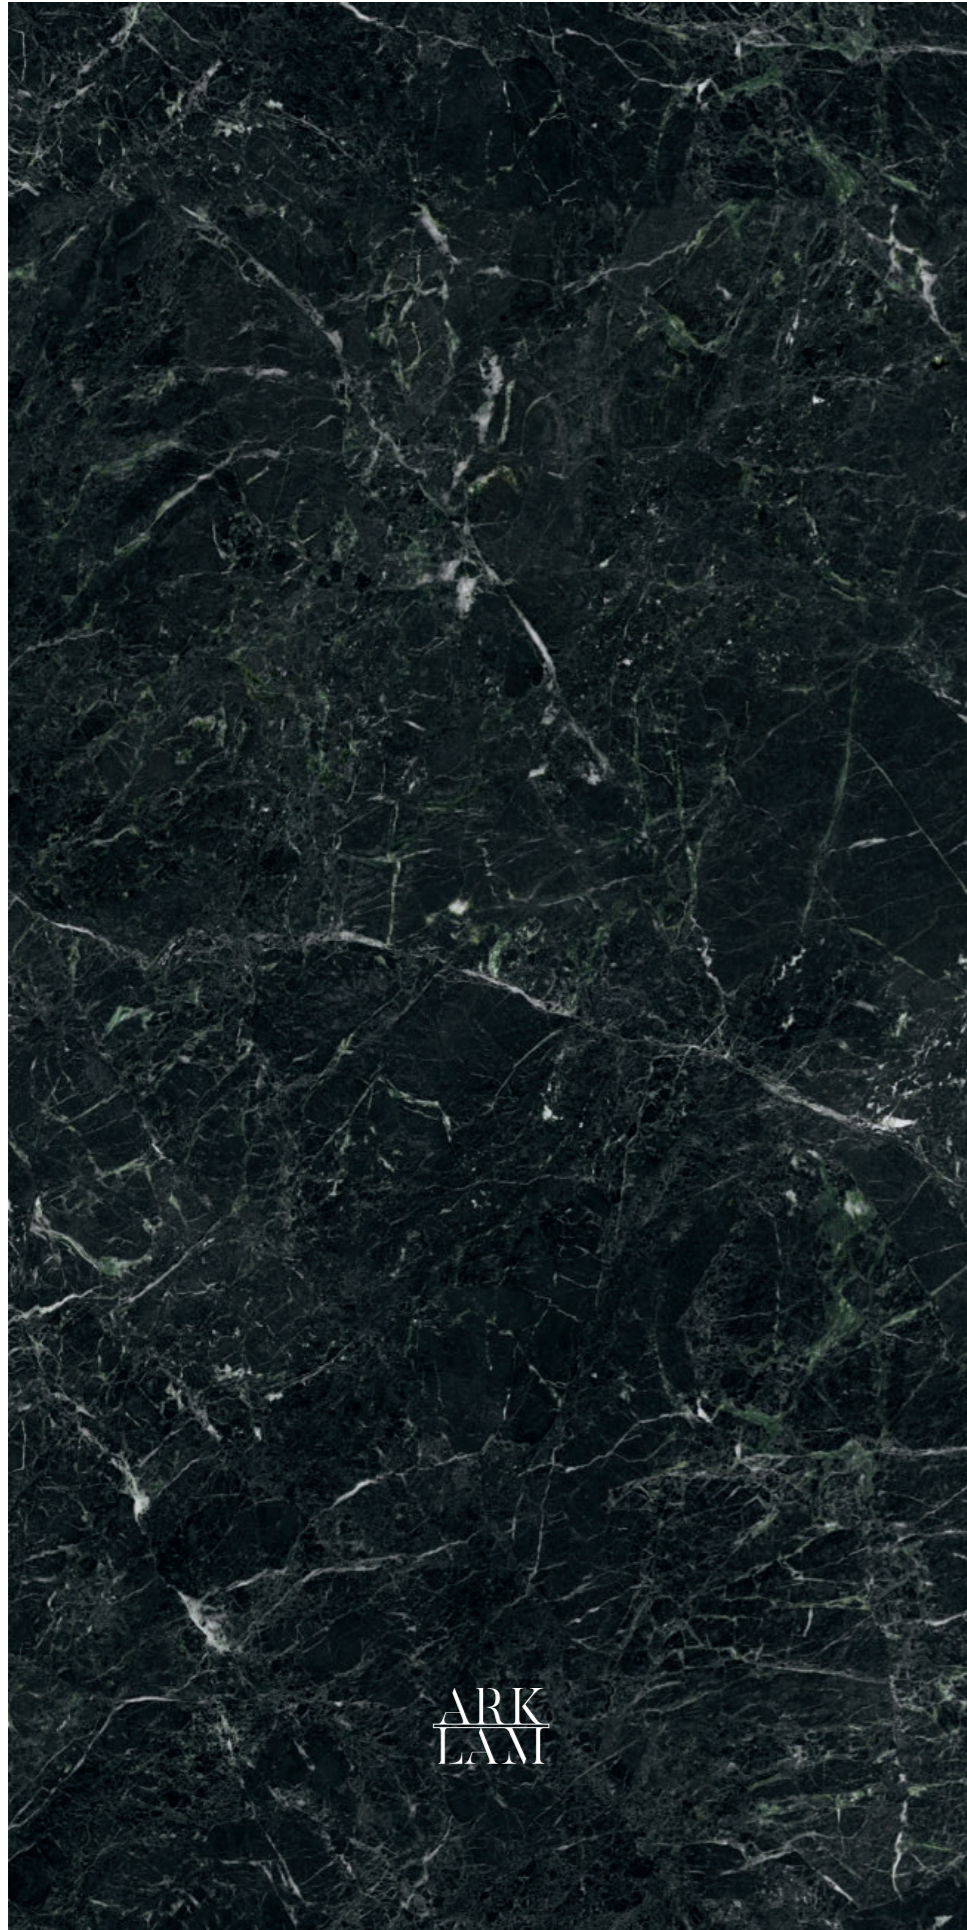

COUNTERTOP - Calacatta Paonazzo Polished 1600x3200 / Canada Silk 1600x3200
FLOOR - Pure Black Silk 1200x3000 Rect.

ARK
LAM
QUALITY DOESN'T FEAR TIME

ARK
LAMI

C A V I A R G R E E N

▼
6 mm

▲
POLISHED / ANTIQUE