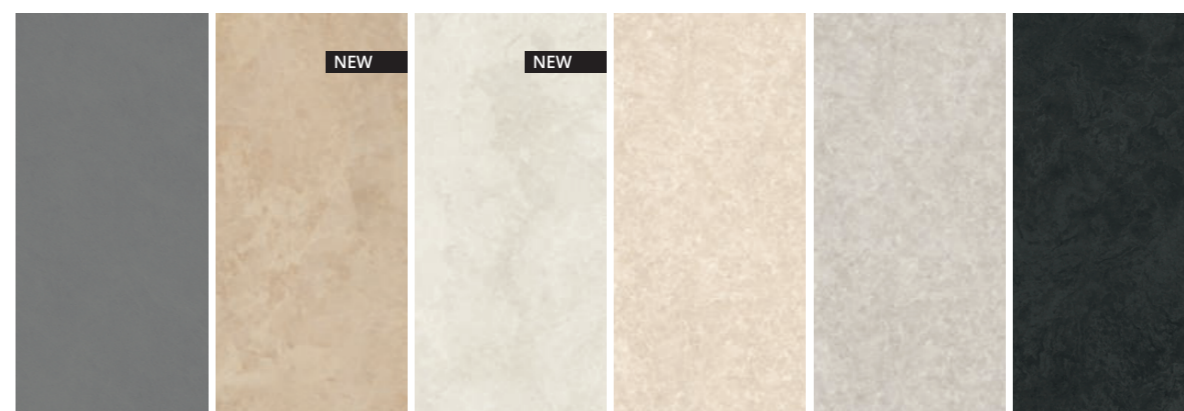

122 MIRAGE GREY BUSH HAMMERED 1600x3200 12 mm
126 SALMA AMBER NATURAL 1600x3200 12 mm
130 SALMA BONE NATURAL 1600x3200 12 mm
134 TUNDRA CREAM NATURAL 1600x3200 12 mm
136 TUNDRA GREIGE NATURAL 1600x3200 12 mm
140 VULCANO SILK 1600x3200 20 mm