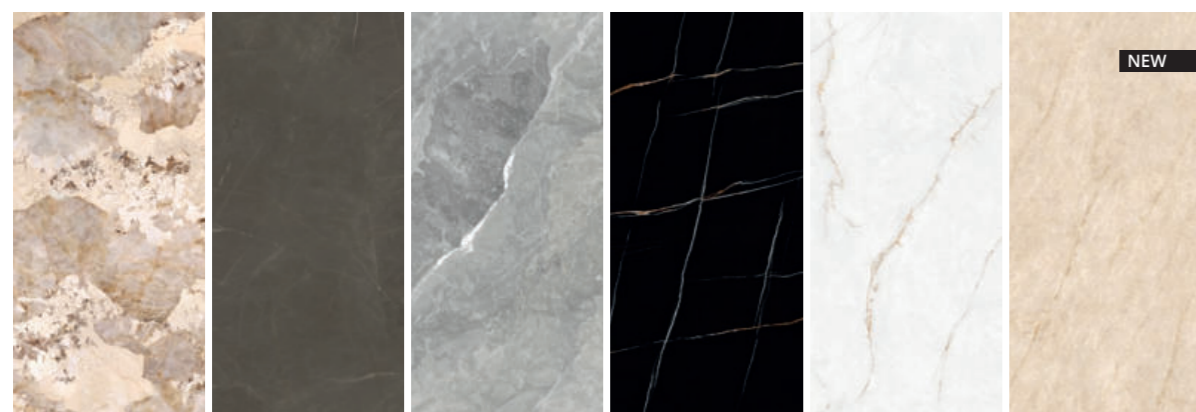

74 PATAGONIA GOLD CASHMERE 1600x3200 12 mm
78 PULPIS NATURAL SILK 1600x3200 12 mm
80 ROSA PERSIA HOND 1600x3200 12 mm
84 SAHARA NOIR HOND 1600x3200 12 mm
88 SYRAC HOND 1600x3200 12&20 mm
92 TAJ MAHAL POLISHED / HOND 1600x3200 12 mm