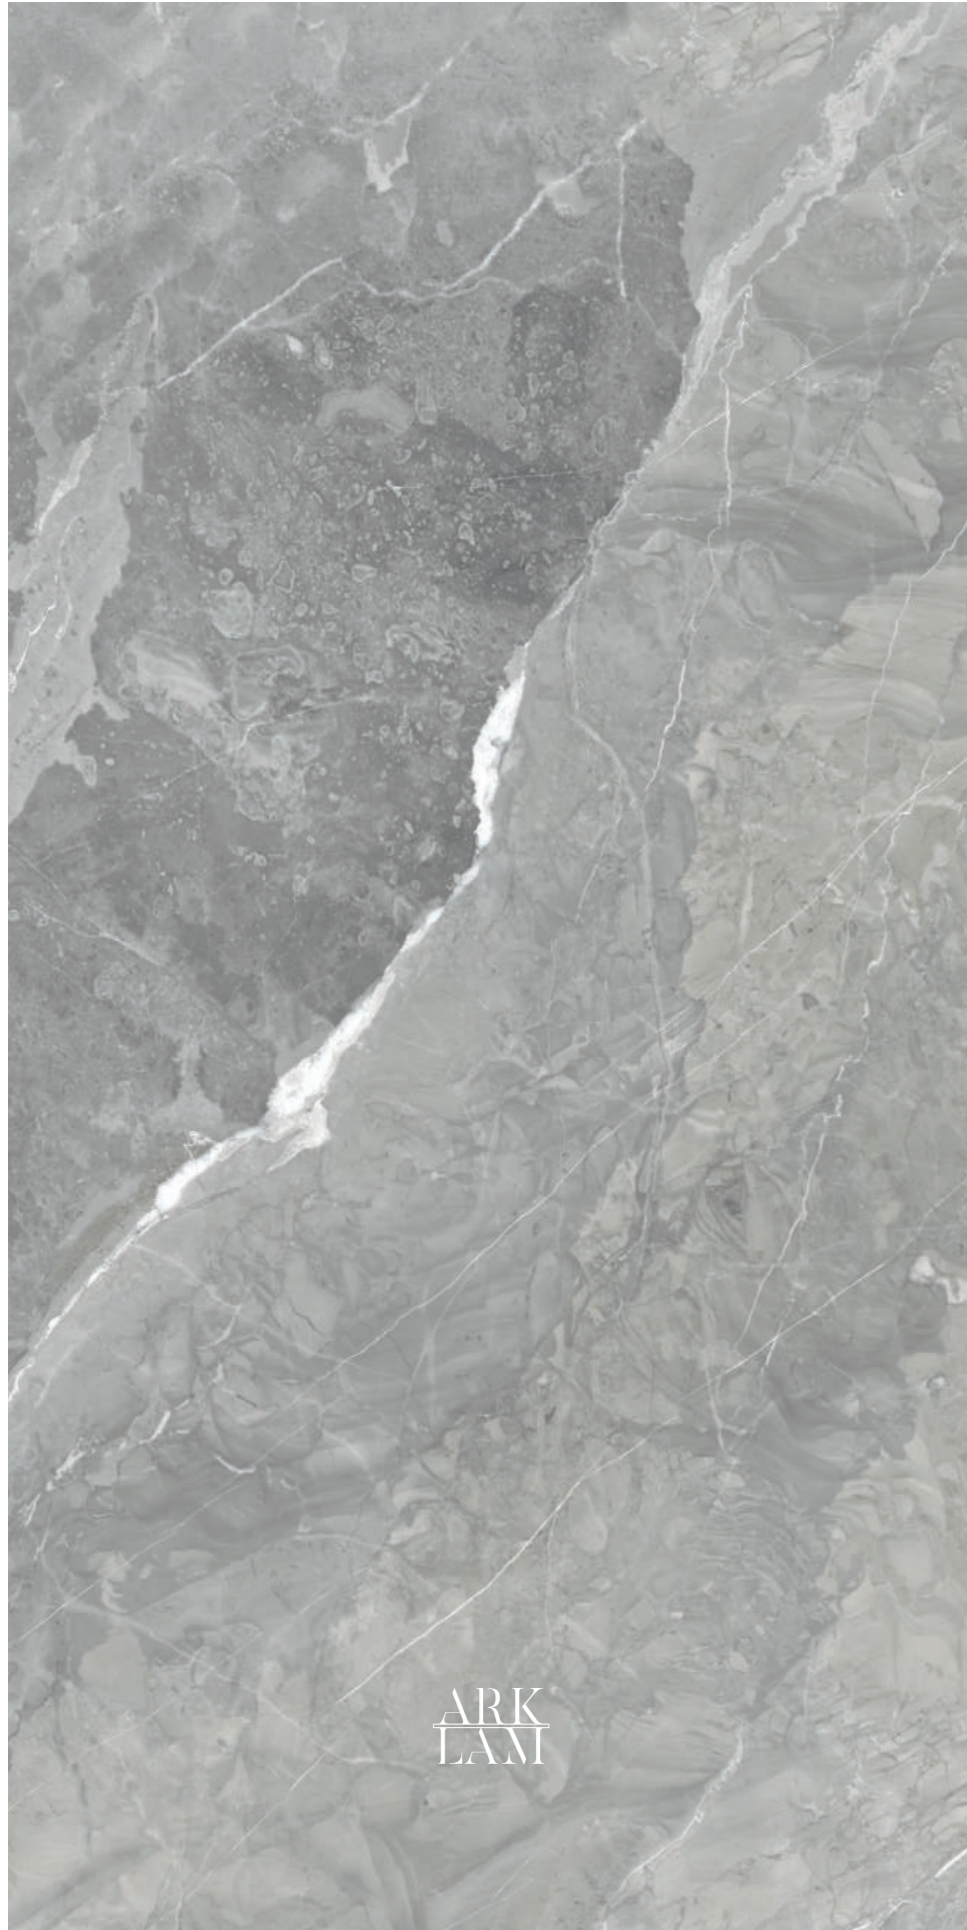

ROSA PERSIA

▼
6 mm

▲
POLISHED

1200x3000 mm/ 47,2"x118"
Rosa Persia Polished 1200x3000 Rect.

4 DESIGNS / 4 DISEÑOS

▼
12 mm

▲
HOND

1600x3200 mm/ 63"x126"
Rosa Persia Hond 1600x3200

1 SINGLE DESIGN / 1 ÚNICO DISEÑO

ARK
LAMI