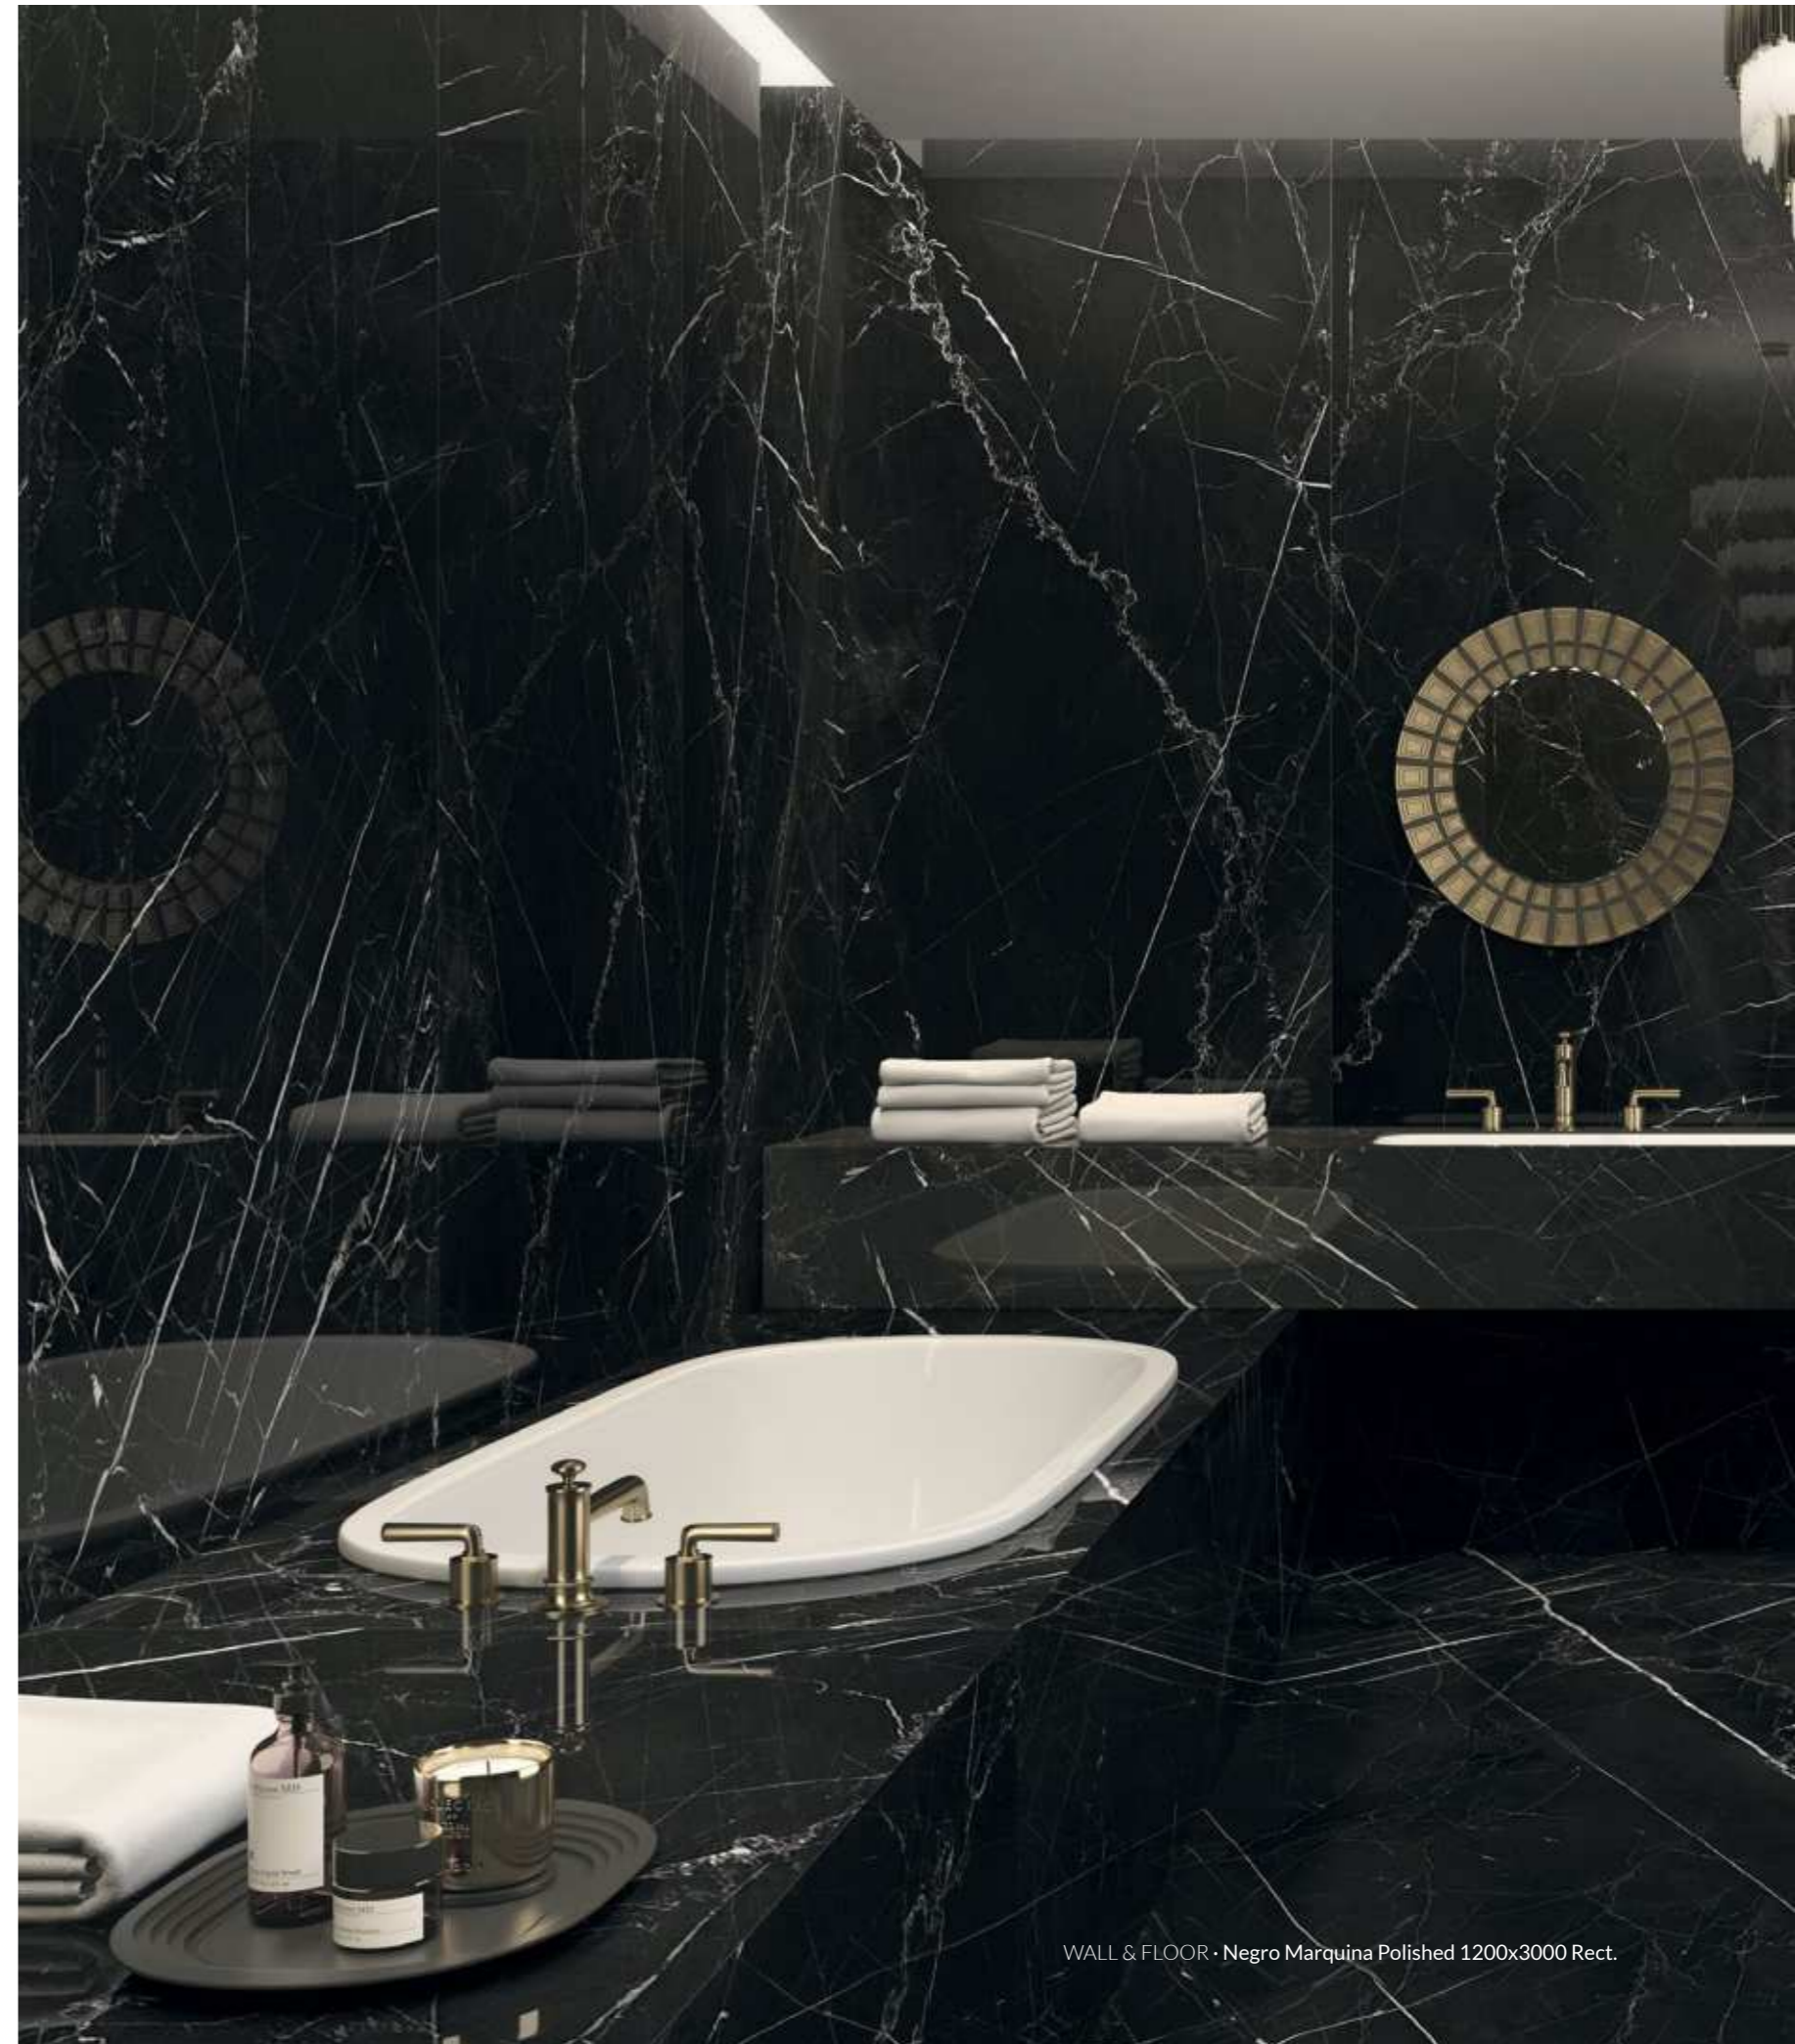

WALL & FLOOR · Negro Marquina Polished 1200x3000 Rect.