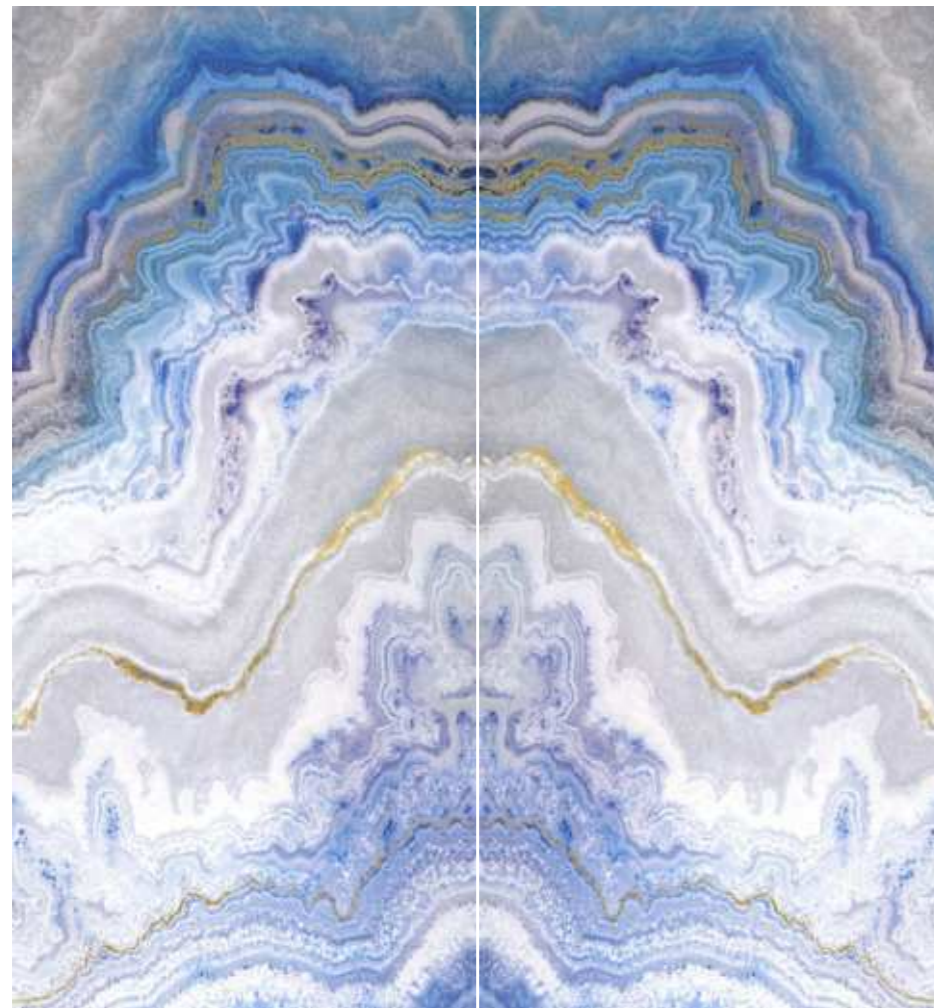

ONIX TURQUOISE

OPENBOOK

► The pieces reflect each other as if they were an open book.
Las piezas se reflejan entre sí como si fueran un libro abierto.

Suggested placement
Sugerencia de colocación

Onix Turquoise Polished Decor L 1200x2600 Rect.

Onix Turquoise Polished Decor R 1200x2600 Rect.