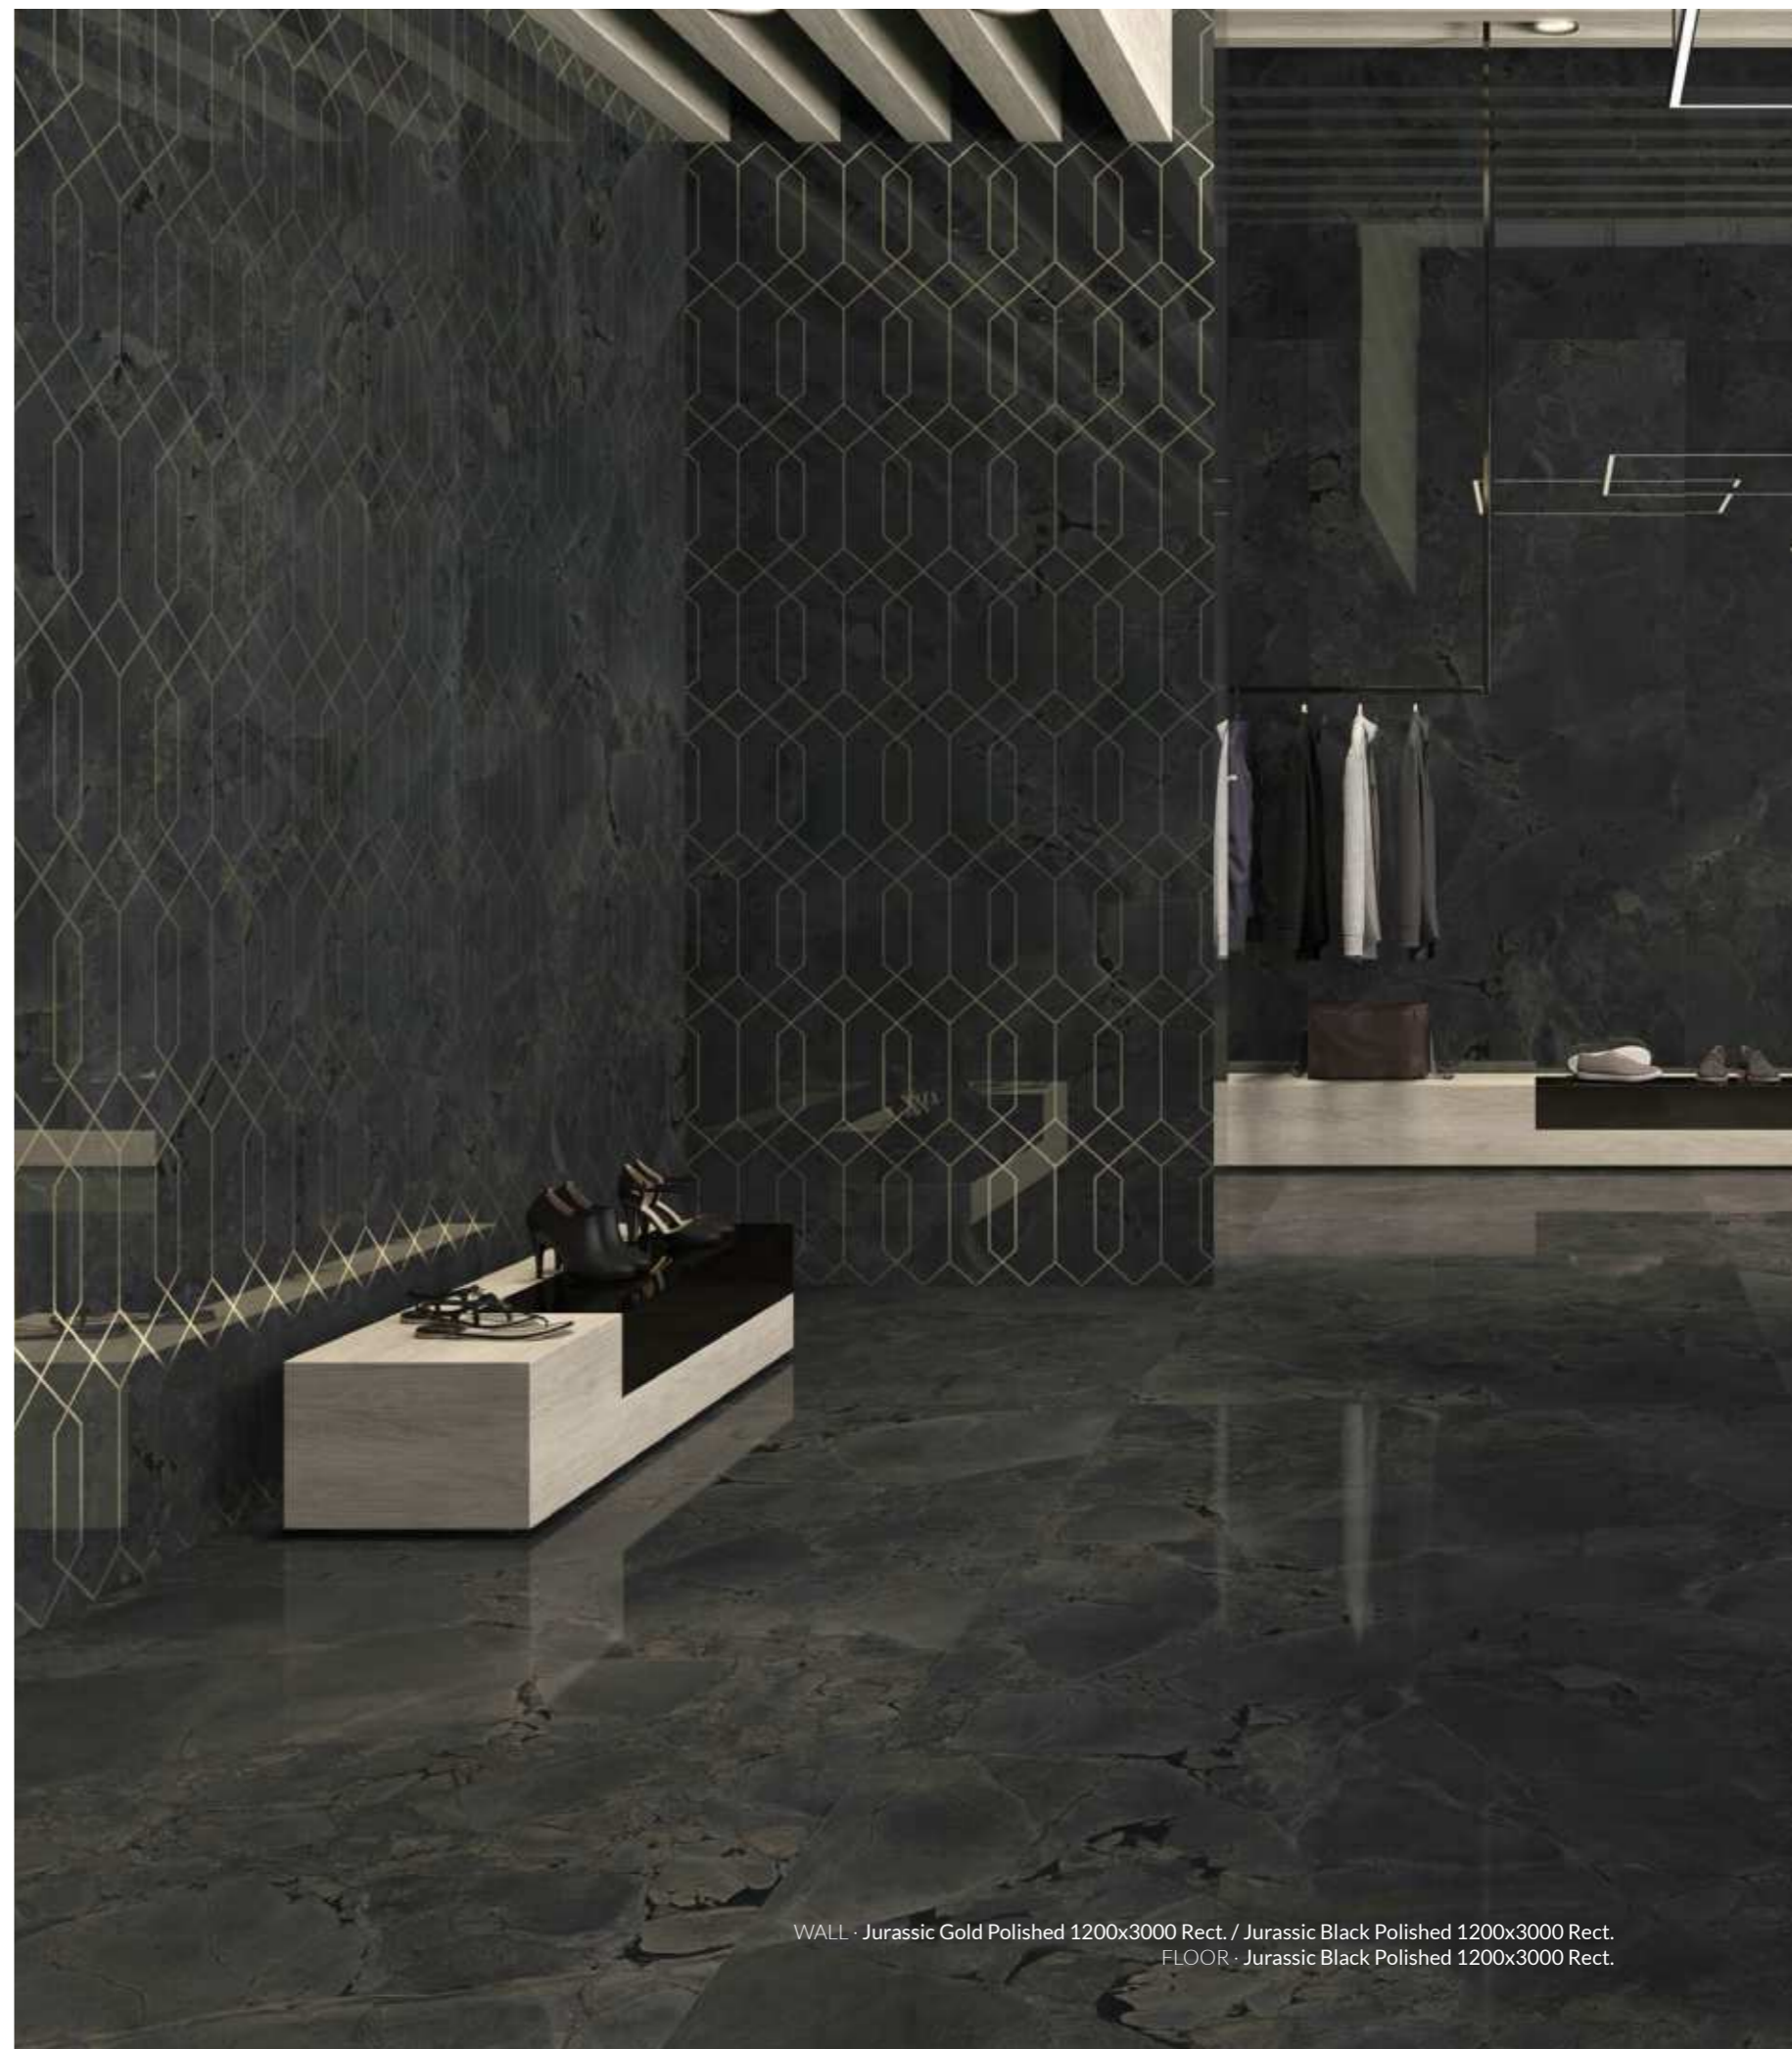

WALL · Jurassic Gold Polished 1200x3000 Rect. / Jurassic Black Polished 1200x3000 Rect.
FLOOR · Jurassic Black Polished 1200x3000 Rect.