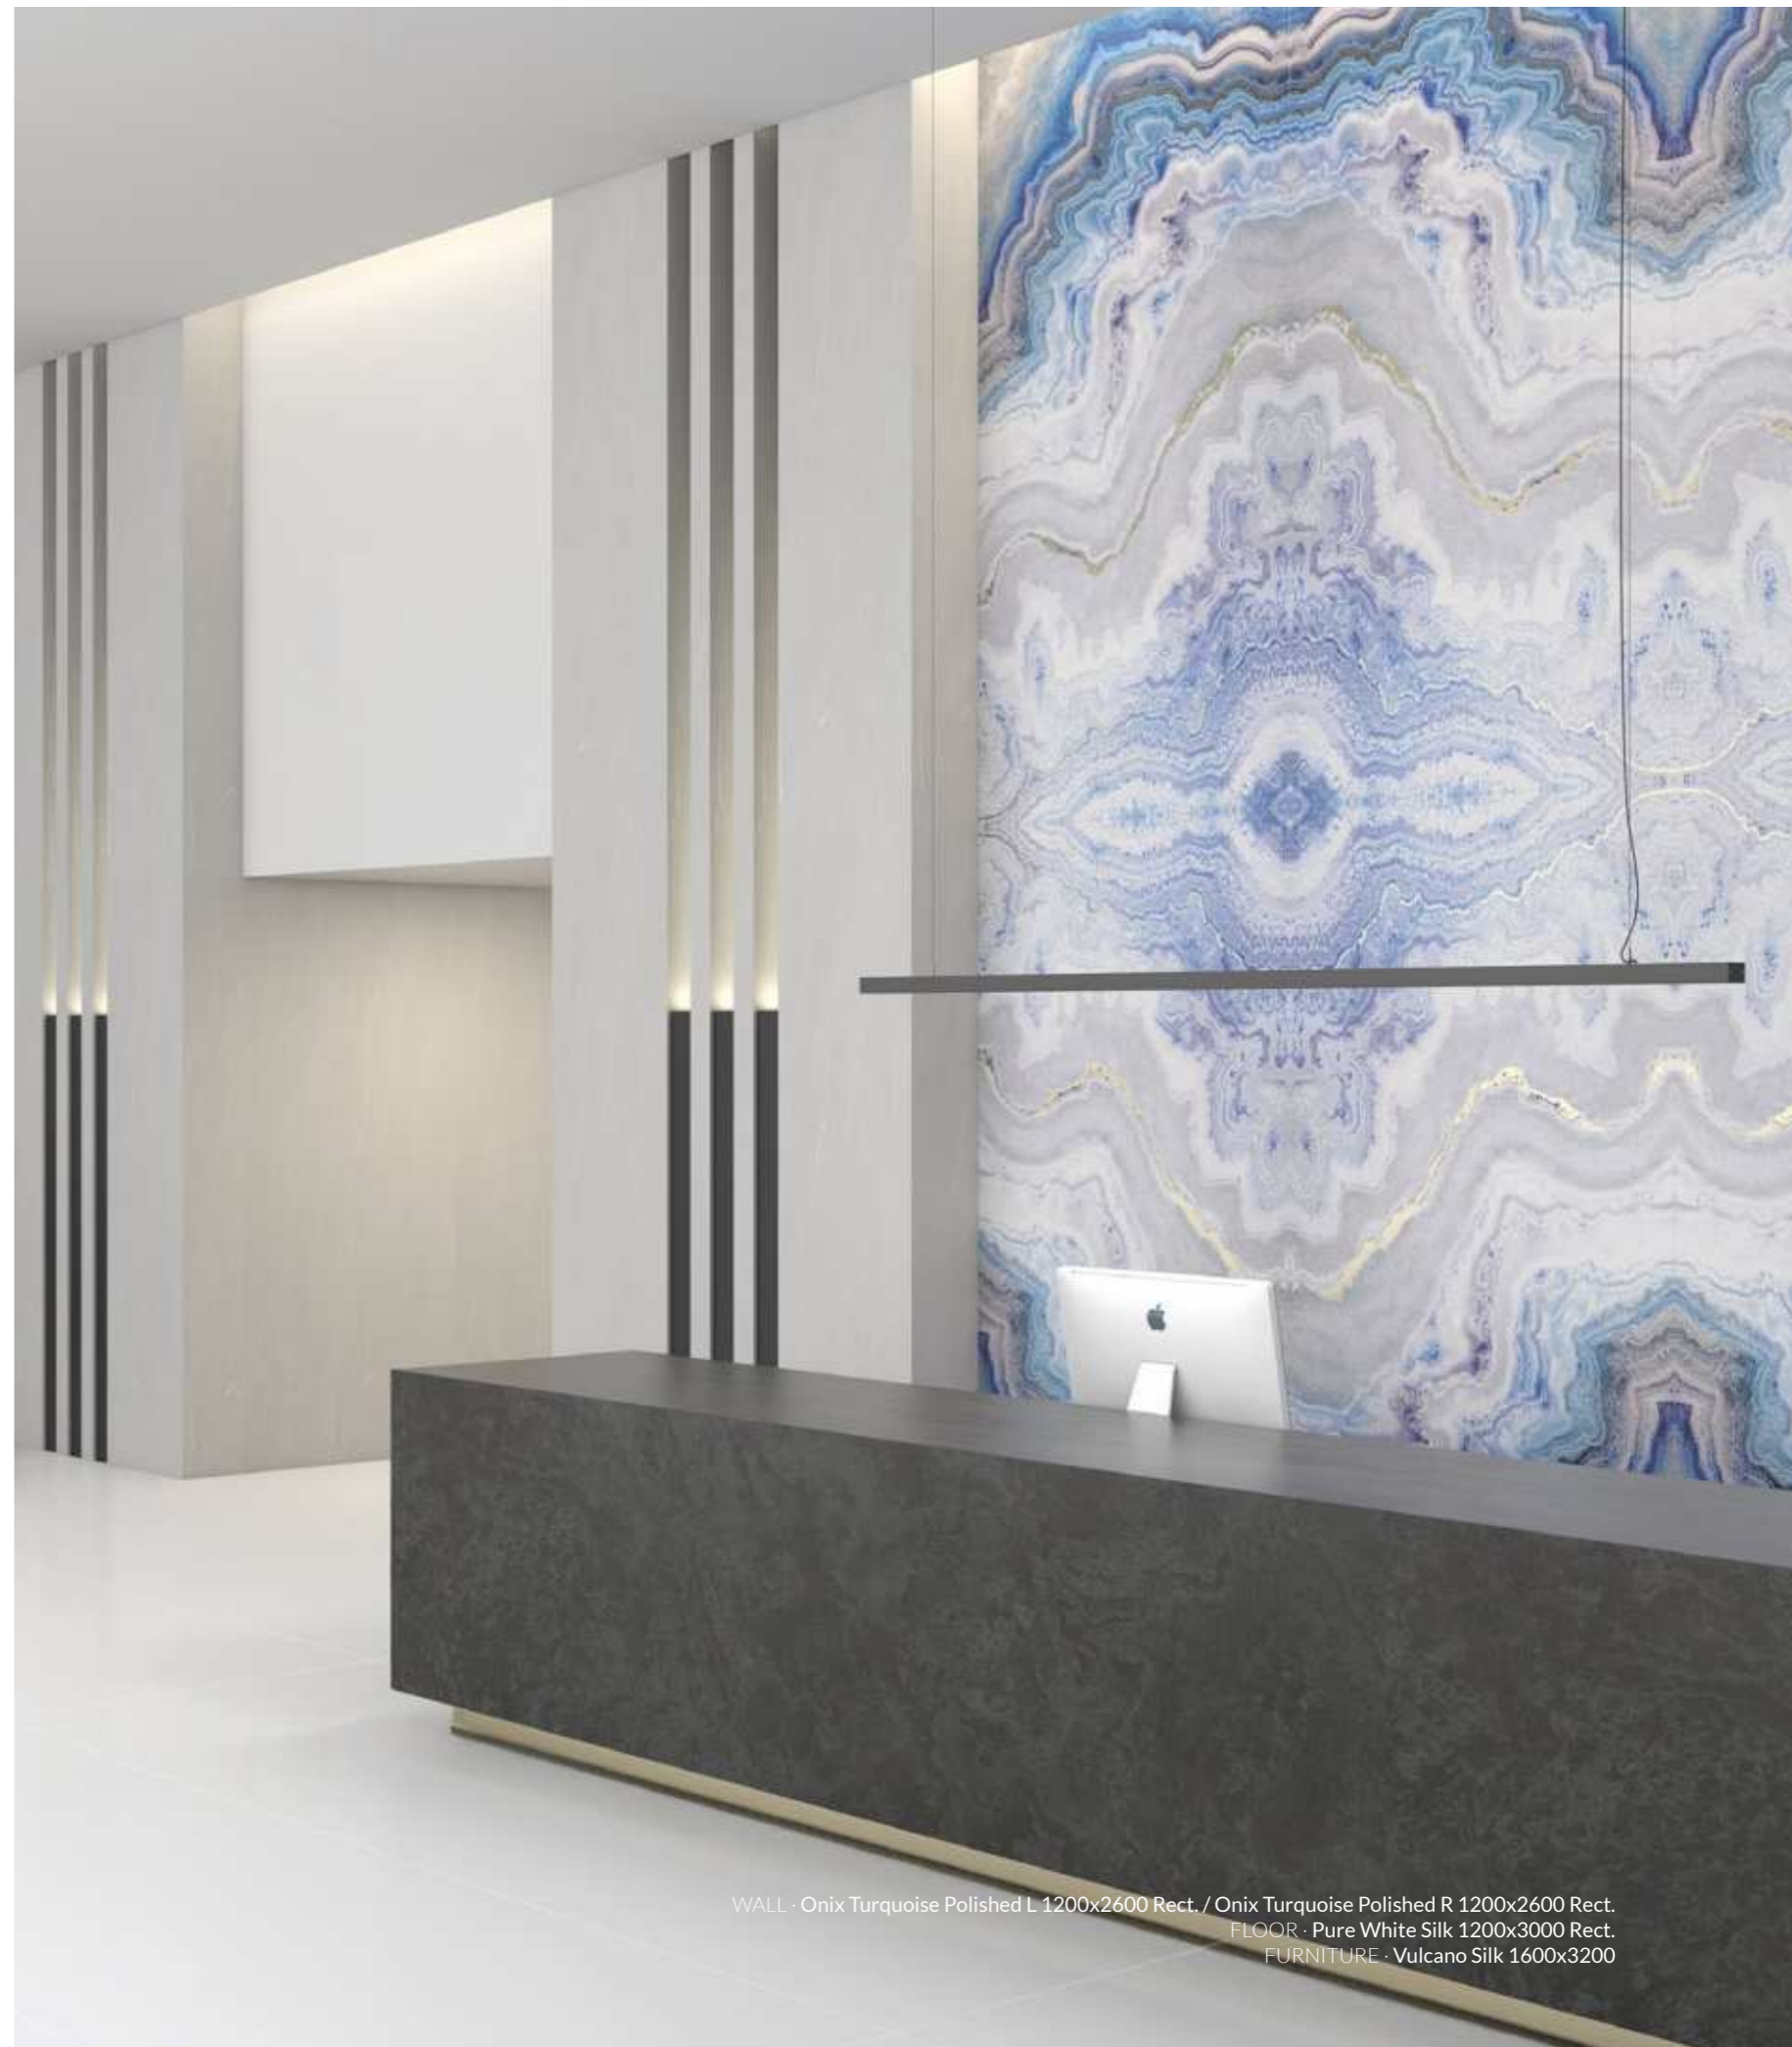

WALL - Onix Turquoise Polished L 1200x2600 Rect. / Onix Turquoise Polished R 1200x2600 Rect.
FLOOR - Pure White Silk 1200x3000 Rect.
FURNITURE - Vulcano Silk 1600x3200