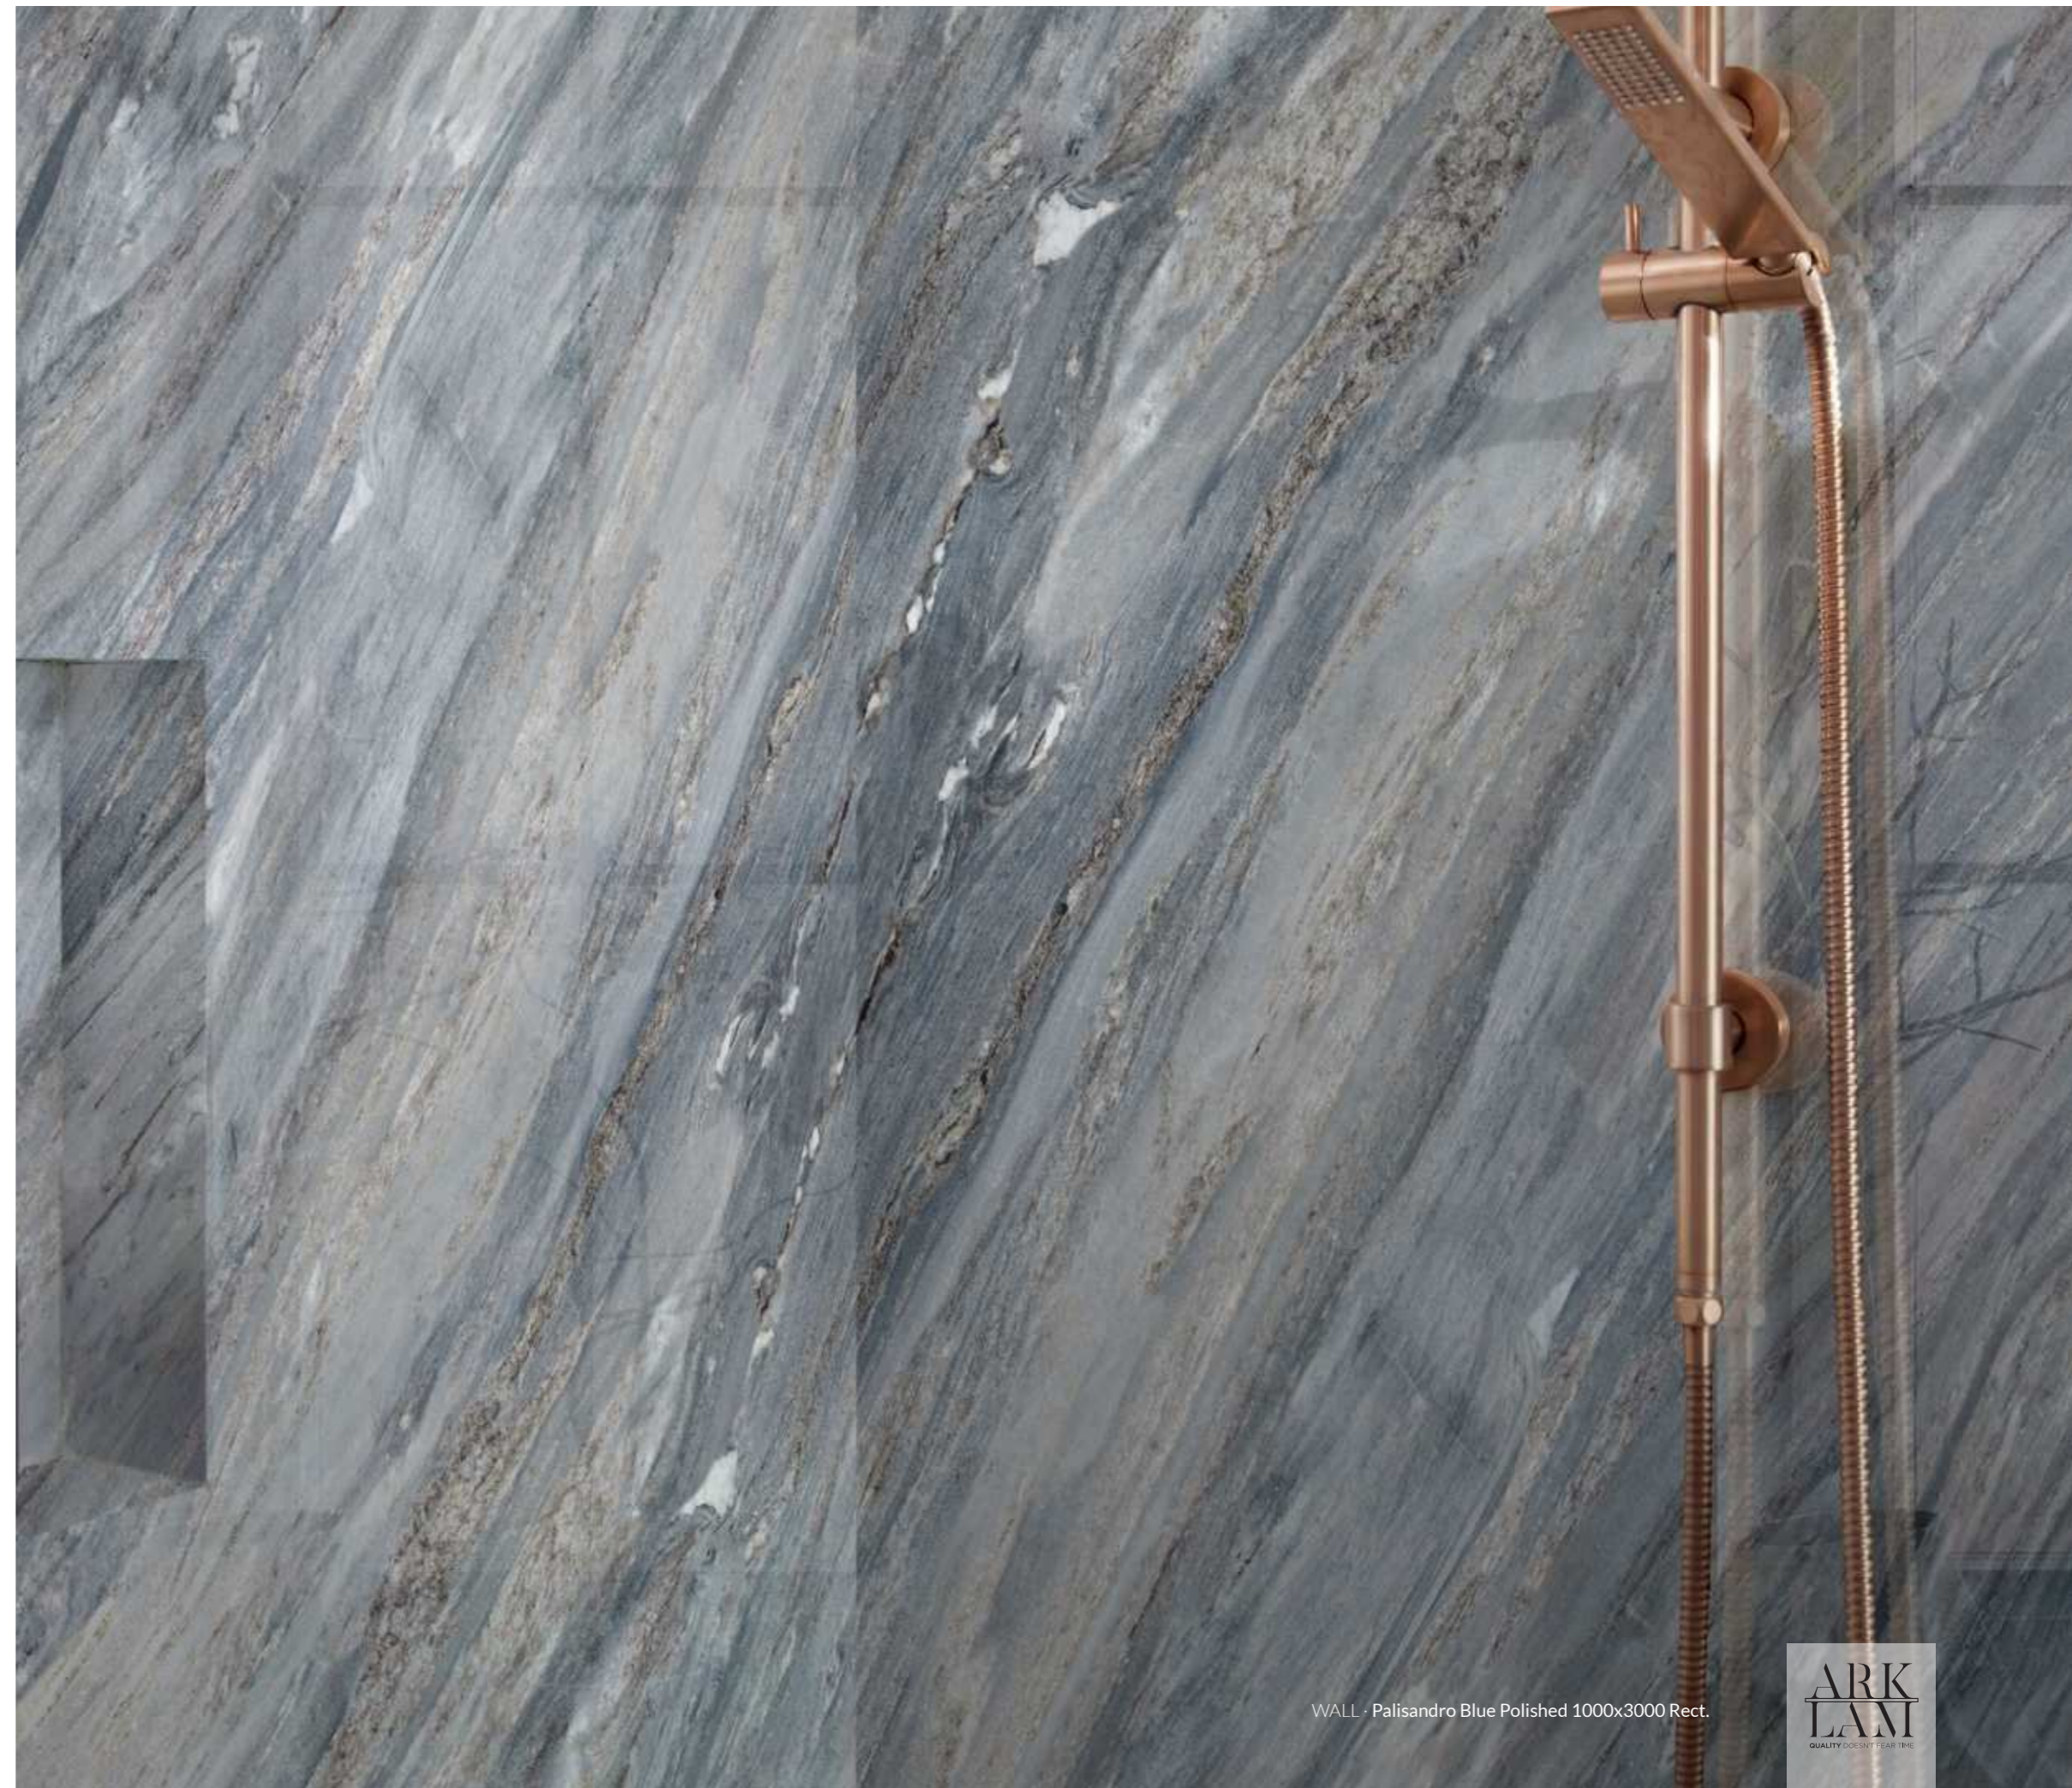

WALL - Palisandro Blue Polished 1000x3000 Rect.