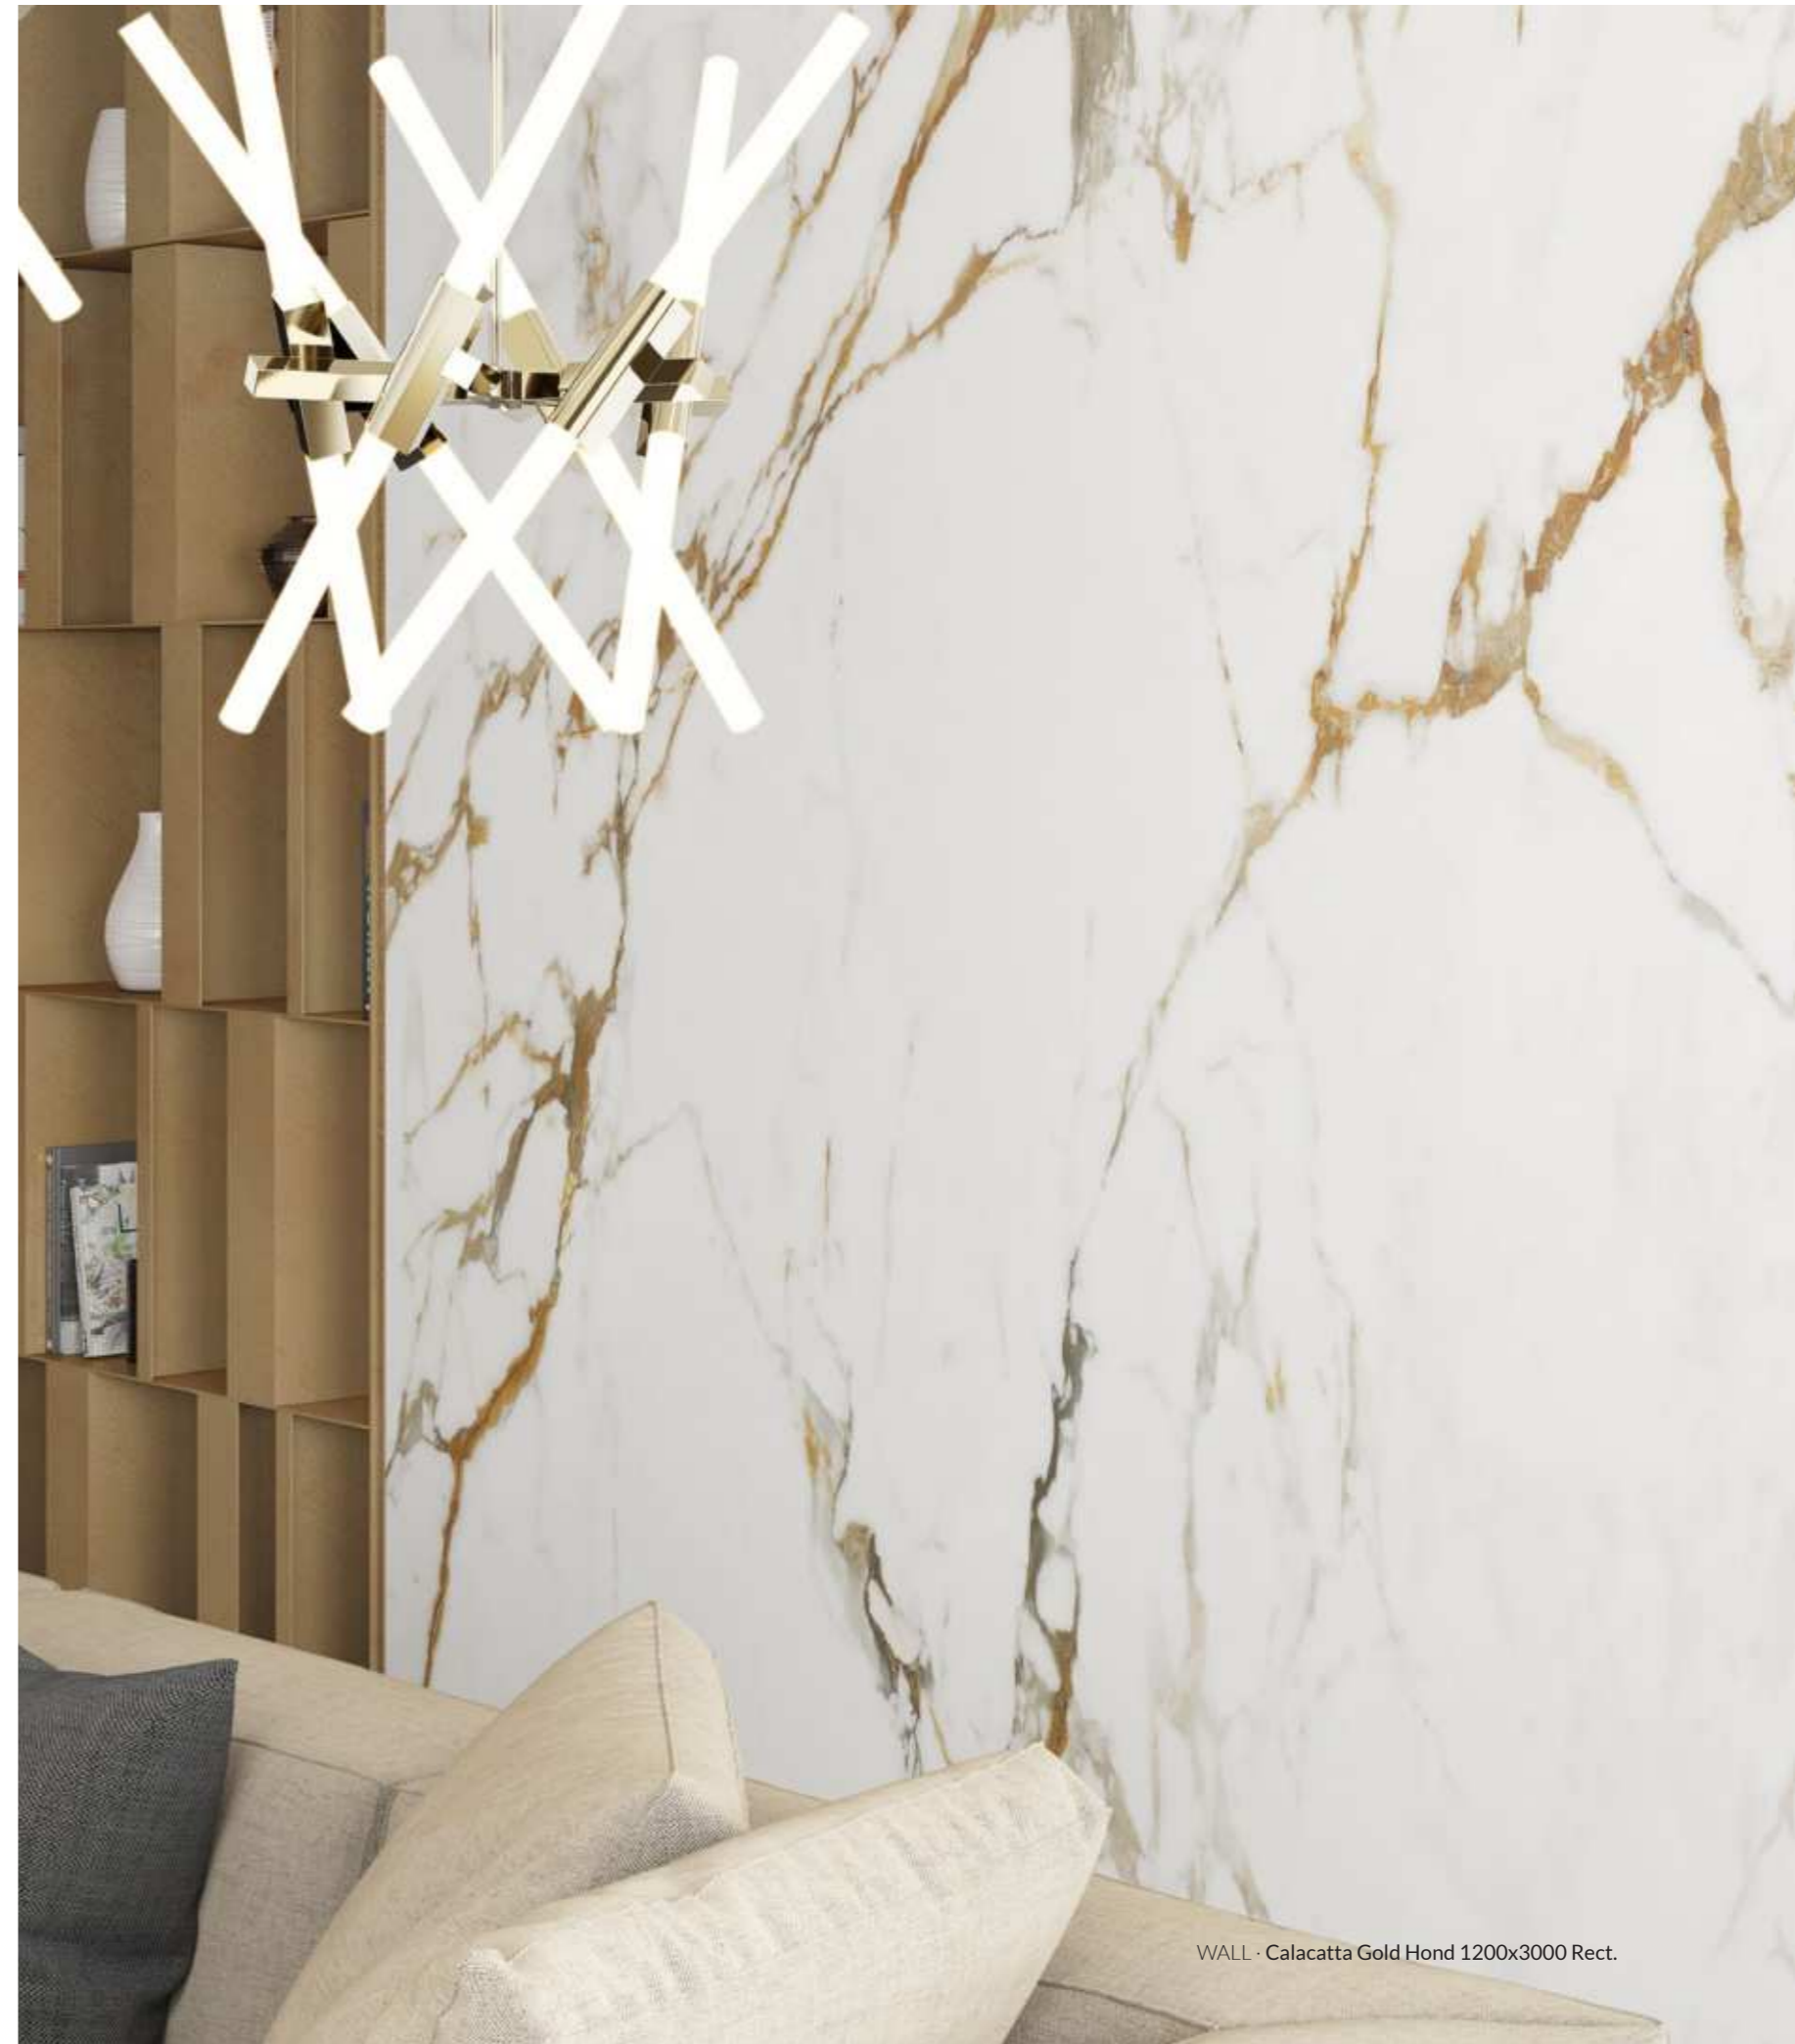

WALL · Calacatta Gold Hond 1200x3000 Rect.